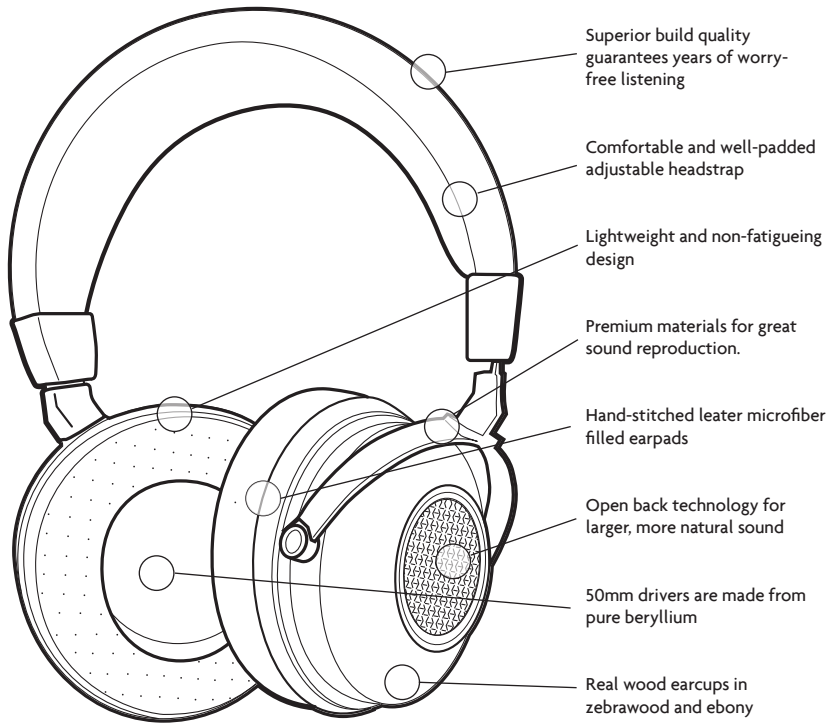

## WHAT'S INSIDE

Inside this package you will find the following:

Style	Over ear open air design
Driver Type	Beryllium
Driver Diameter	50 mm
Mic/Remote	N/A
Cable	2m Tangle-Resistant Cable
Frequency Response	18Hz-22kHz
Sensitivity (1mW)	108 dB SPL
Power Handling	1.8mW input power max
Impedance (1kHz)	32 ohms
Input Connections	3.5 mm
Weight	300g??
Colors	Real Ebony or Zebra Wood